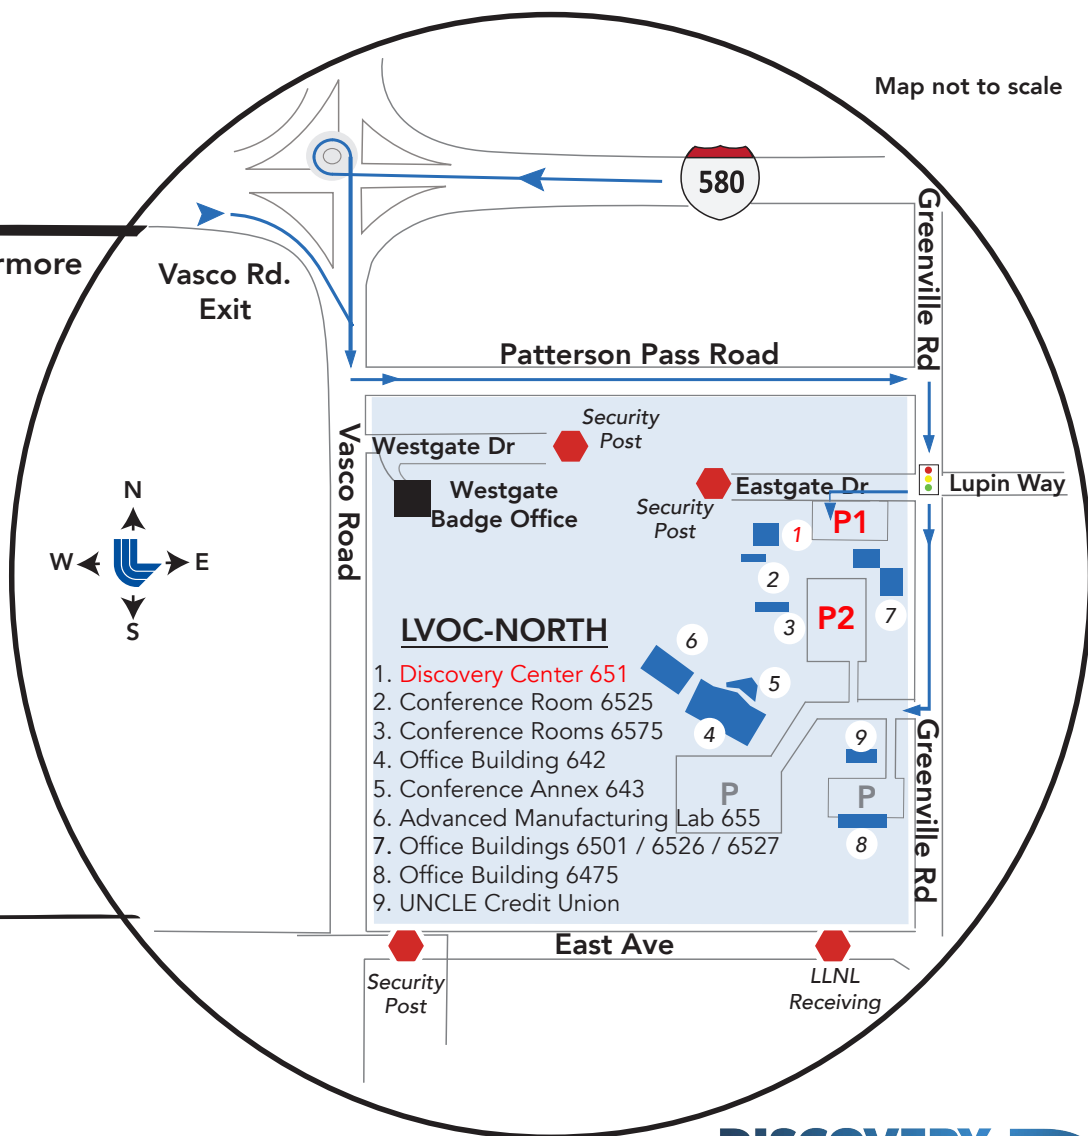

- San Francisco Airport to LLNL: Driving time 1.25 hrs / Distance 52 miles
- Oakland Airport to LLNL: Driving time 45 min / Distance 33 miles
- San Jose Airport to LLNL: Driving time 50 min / Distance 35 miles

Directions to The Discovery Center

2500 Greenville Rd, Livermore, CA 94550 (For GPS Use Only)

- Heading East on Interstate 580, take Vasco Road exit.
- Turn right (South) on Vasco Road to Patterson Pass Road.
- Turn left (East) on Patterson Pass Road to Greenville Road.
- Turn right (South) on Greenville Road.

The Discovery Center (#1) is located in LLNL's Livermore Valley Open Campus (LVOC) - North.

Parking Lot 1 (P1) - take a right at East Gate Drive/Lupin Way stop light, look for the blue Discovery Center awning.

Parking Lot 2 (P2) - take first right following East Gate Drive/Lupin Way stop light, look for LVOC-North signage.